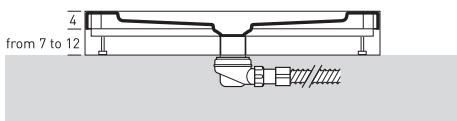

Trays, the right answer for every shower enclosure.

For shower enclosures, the acrylic tray, with its rigorously geometric shapes, is available in various sizes: from the square 80x80 and 90x90 to the rectangular formats 90x70, 100x80, 120x80, 140x80.

Versatile shower trays not just in terms of size, but also for their different installation options:

solution 1)

fully inset tray

(flush with the floor effect)

solution 2)

semi-inset tray

(internal basin inset, edge of the tray outside)

solution 3)

tray entirely outside

(including the basin)

These trays come with an internal basin which facilitates water containment. What's more, with the addition of the optional high-flow trap, the trays are suitable for collecting copious amounts of water, typical of large shower heads.