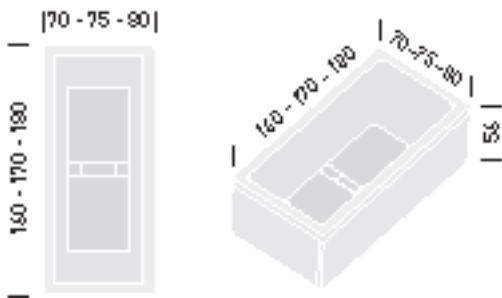

TEUCO BATHROOM SYSTEM

J.M.WILMOTTE DESIGN

BATHTUB: SUPPLIED AS STANDARD WITH

DIMENSIONS (in cm):
 160 x 70 (not available in the Top and Hydrosonic versions)
 170 x 70
 170 x 75
 180 x 80

Without whirlpool